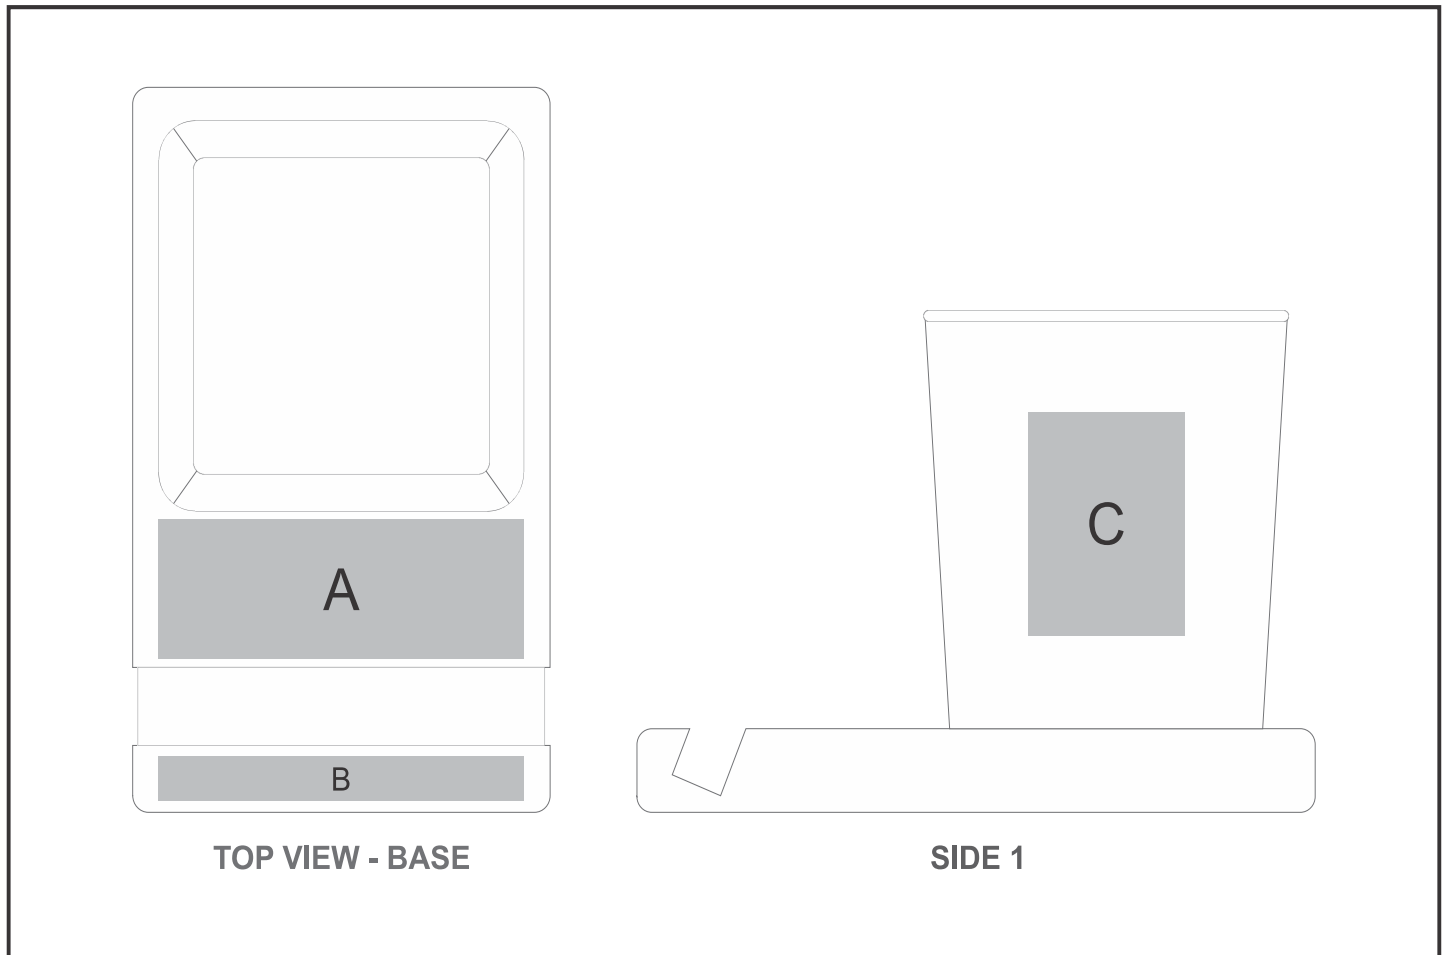

MT-OK-428-B

Okiyo Kyadi RPET and Bamboo Desk Caddy Phone Stand

Need to know:

- Includes 1-Position Laser Engraving (setup fees apply)
- Due to tonal variations in the wood the laser engraving will vary from one item to the next and will likely vary in the same item.
- Texture of Item will affect the quality of Print.
- **Laser colour:** Tonal

Branding Options:

| Position | Branding Method (Branding Code) | No. of Colours | Dimension |
|----------|---------------------------------|----------------|-----------------------|
| A | Laser Engraving (LC) | N/A | 70mm wide x 25mm high |
| A | Screen Print (SA) | 1 Colour | 50mm wide x 20mm high |
| B | Laser Engraving (LC) | N/A | 70mm wide x 8mm high |
| C | Screen Print (SC) | 1 Colour | 30mm wide x 40mm high |